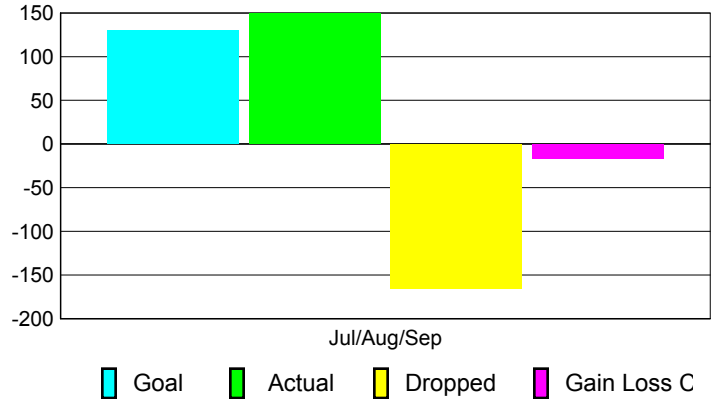

**Club Results 2010-2011**

Goal, New, Dropped, Gain/Loss

**Comparison of Club Gain/Loss**

Current Year Compared to the Previous Year

**YTD Status Quo Clubs 2010-2011**

Status Quo Clubs Compared to Status Quo Members

**MEMBERSHIP**

Membership Results  
2010-2011

Membership  
2009-2010

Month	Net Memb Goal	Actual New Memb	Actual Dropped Memb	Gain/Loss of Memb	Gain/Loss of Memb
Jul/Aug/Sep	130	149	-166	-17	183
<b>Totals</b>	<b>130</b>	<b>149</b>	<b>-166</b>	<b>-17</b>	<b>183</b>

**Membership Results 2010-2011**

Goal, New, Dropped, Gain/Loss

**Comparison of Membership Gain/Loss**

Current Year Compared to the Previous Year

**Gender Comparison 2010-2011**

Male Female