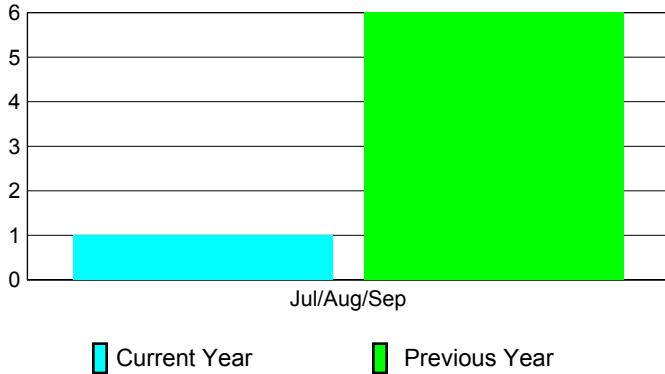

2010-2011 GMT Reports for District (or Undistricted) **District 322C3**

GMT: **SANGEETA JATIA**

Location: **INDIA**

GMT CA: **6**

**CLUBS**

Club Results  
2010-2011

Clubs  
2009-2010

Month	New Club Goal	Actual New Clubs	Actual Dropped Clubs	Gain/Loss of Clubs	Gain/Loss of Clubs
Jul/Aug/Sep	5	1	0	1	6
<b>Totals</b>	<b>5</b>	<b>1</b>	<b>0</b>	<b>1</b>	<b>6</b>

**Club Results 2010-2011**

Goal, New, Dropped, Gain/Loss

**Comparison of Club Gain/Loss**

Current Year Compared to the Previous Year

**YTD Status Quo Clubs 2010-2011**

Status Quo Clubs Compared to Status Quo Members