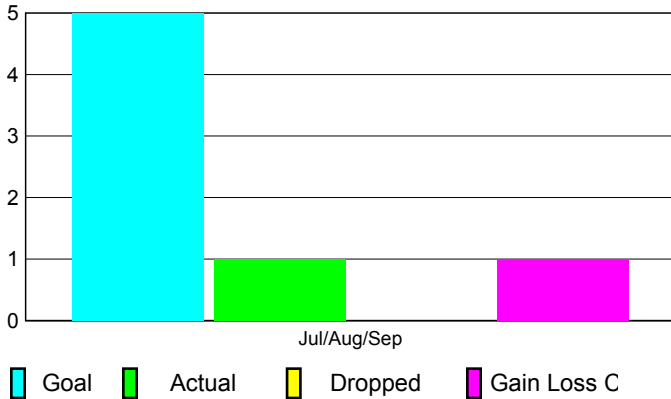

2010-2011 GMT Reports for District (or Undistricted) **District 322C3**

GMT: **SANGEETA JATIA**

Location: **INDIA**

GMT CA: **6**

**CLUBS**

Club Results  
2010-2011

Clubs  
2009-2010

Month	New Club Goal	Actual New Clubs	Actual Dropped Clubs	Gain/Loss of Clubs	Gain/Loss of Clubs
Jul/Aug/Sep	5	1	0	1	6
<b>Totals</b>	<b>5</b>	<b>1</b>	<b>0</b>	<b>1</b>	<b>6</b>

**Club Results 2010-2011**

Goal, New, Dropped, Gain/Loss

**Comparison of Club Gain/Loss**

Current Year Compared to the Previous Year

**YTD Status Quo Clubs 2010-2011**

Status Quo Clubs Compared to Status Quo Members