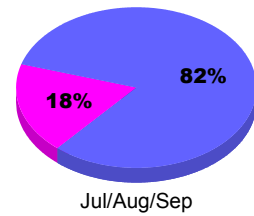

**MEMBERSHIP**

Membership Results  
2010-2011

Membership  
2009-2010

Month	Net Memb Goal	Actual New Memb	Actual Dropped Memb	Gain/Loss of Memb	Gain/Loss of Memb
Jul/Aug/Sep	130	149	-166	-17	183
<b>Totals</b>	<b>130</b>	<b>149</b>	<b>-166</b>	<b>-17</b>	<b>183</b>

**Membership Results 2010-2011**

Goal, New, Dropped, Gain/Loss

**Comparison of Membership Gain/Loss**

Current Year Compared to the Previous Year

**Gender Comparison 2010-2011**

Male Female